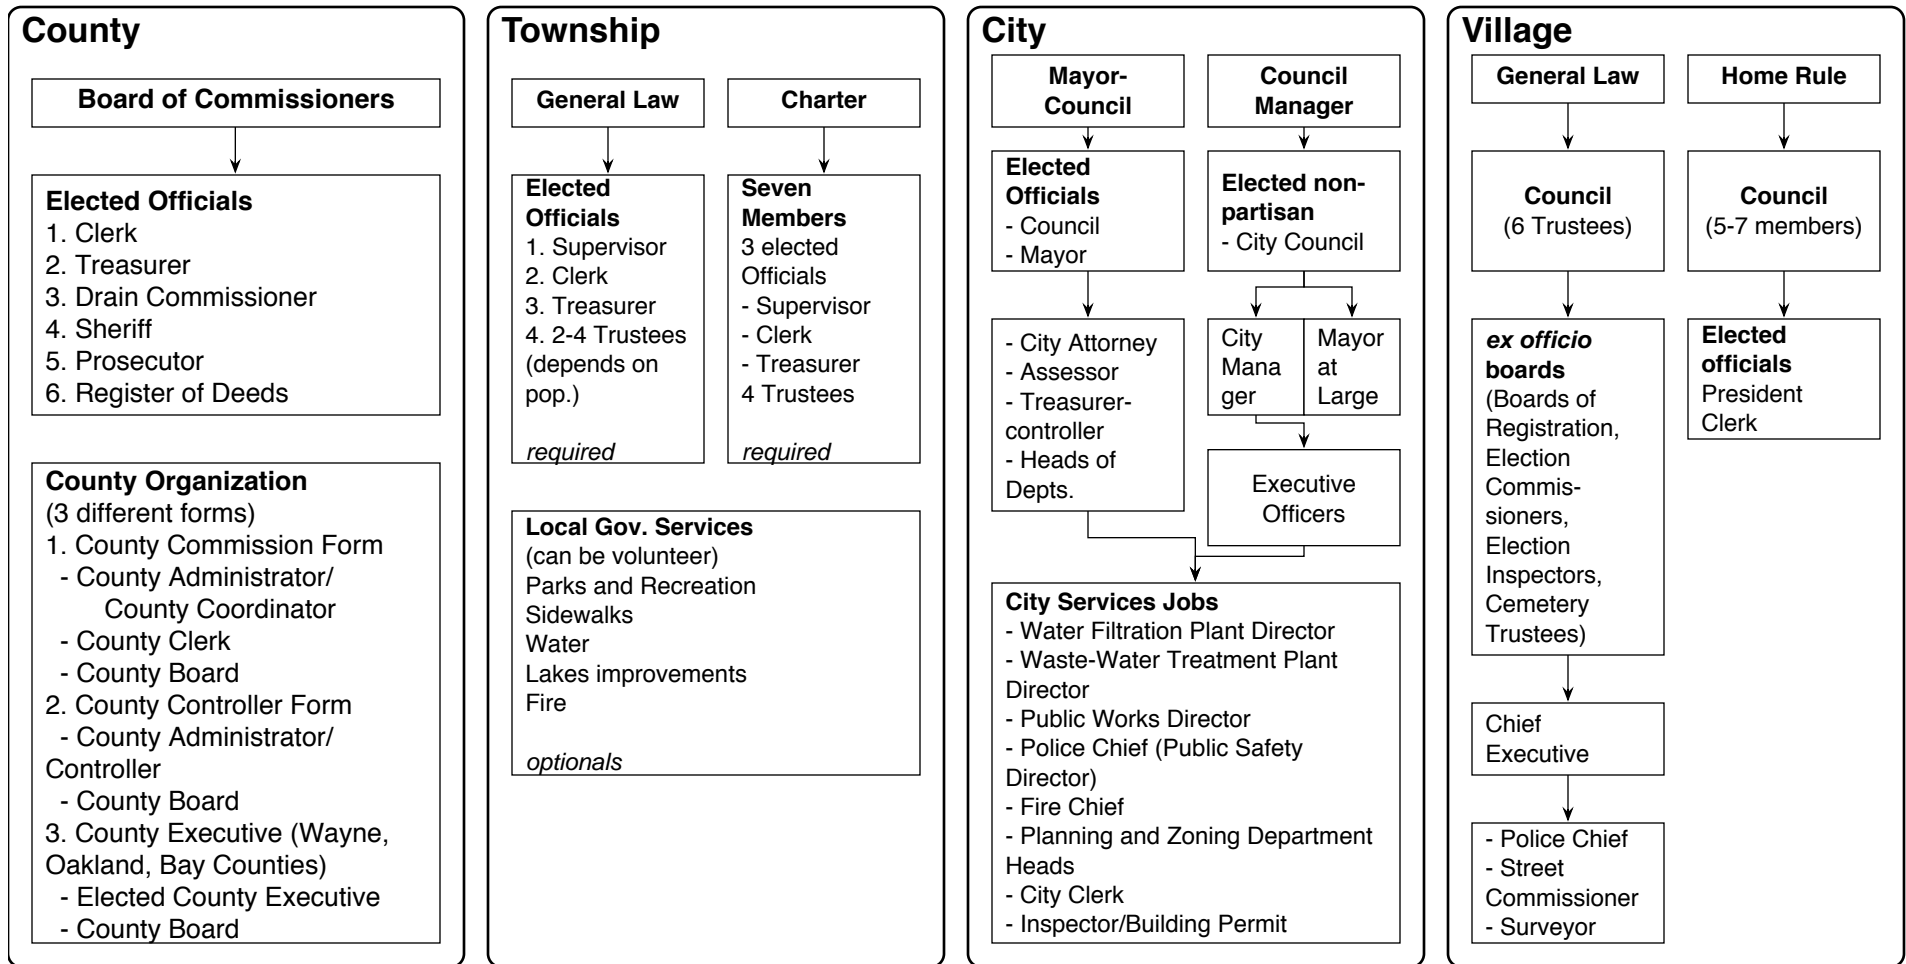

A Diagram of the Michigan Local Government Jobs

Special Districts

1. Metro Councils
2. Convention Arena Authorities
3. District Library Boards
4. Emergency Services: Fire, Dispatch, Police
5. Joint Hospital Authorities
6. Parks Authorities
7. Water and Sewer
8. Airport Authorities
9. Electric Power Agencies
10. Transportation Authorities
11. Irrigation/Drainage
12. Garbage Disposal
13. Community Swimming Pools

Examples of Boards or Commissions that can be volunteer jobs

Arts Commission, Board of Review, Board of Zoning Appeals, Building and Construction Board of Appeals, Downtown Development Authority, Economic Development Corporation, Housing Commission, Library Board, Planning Commission.